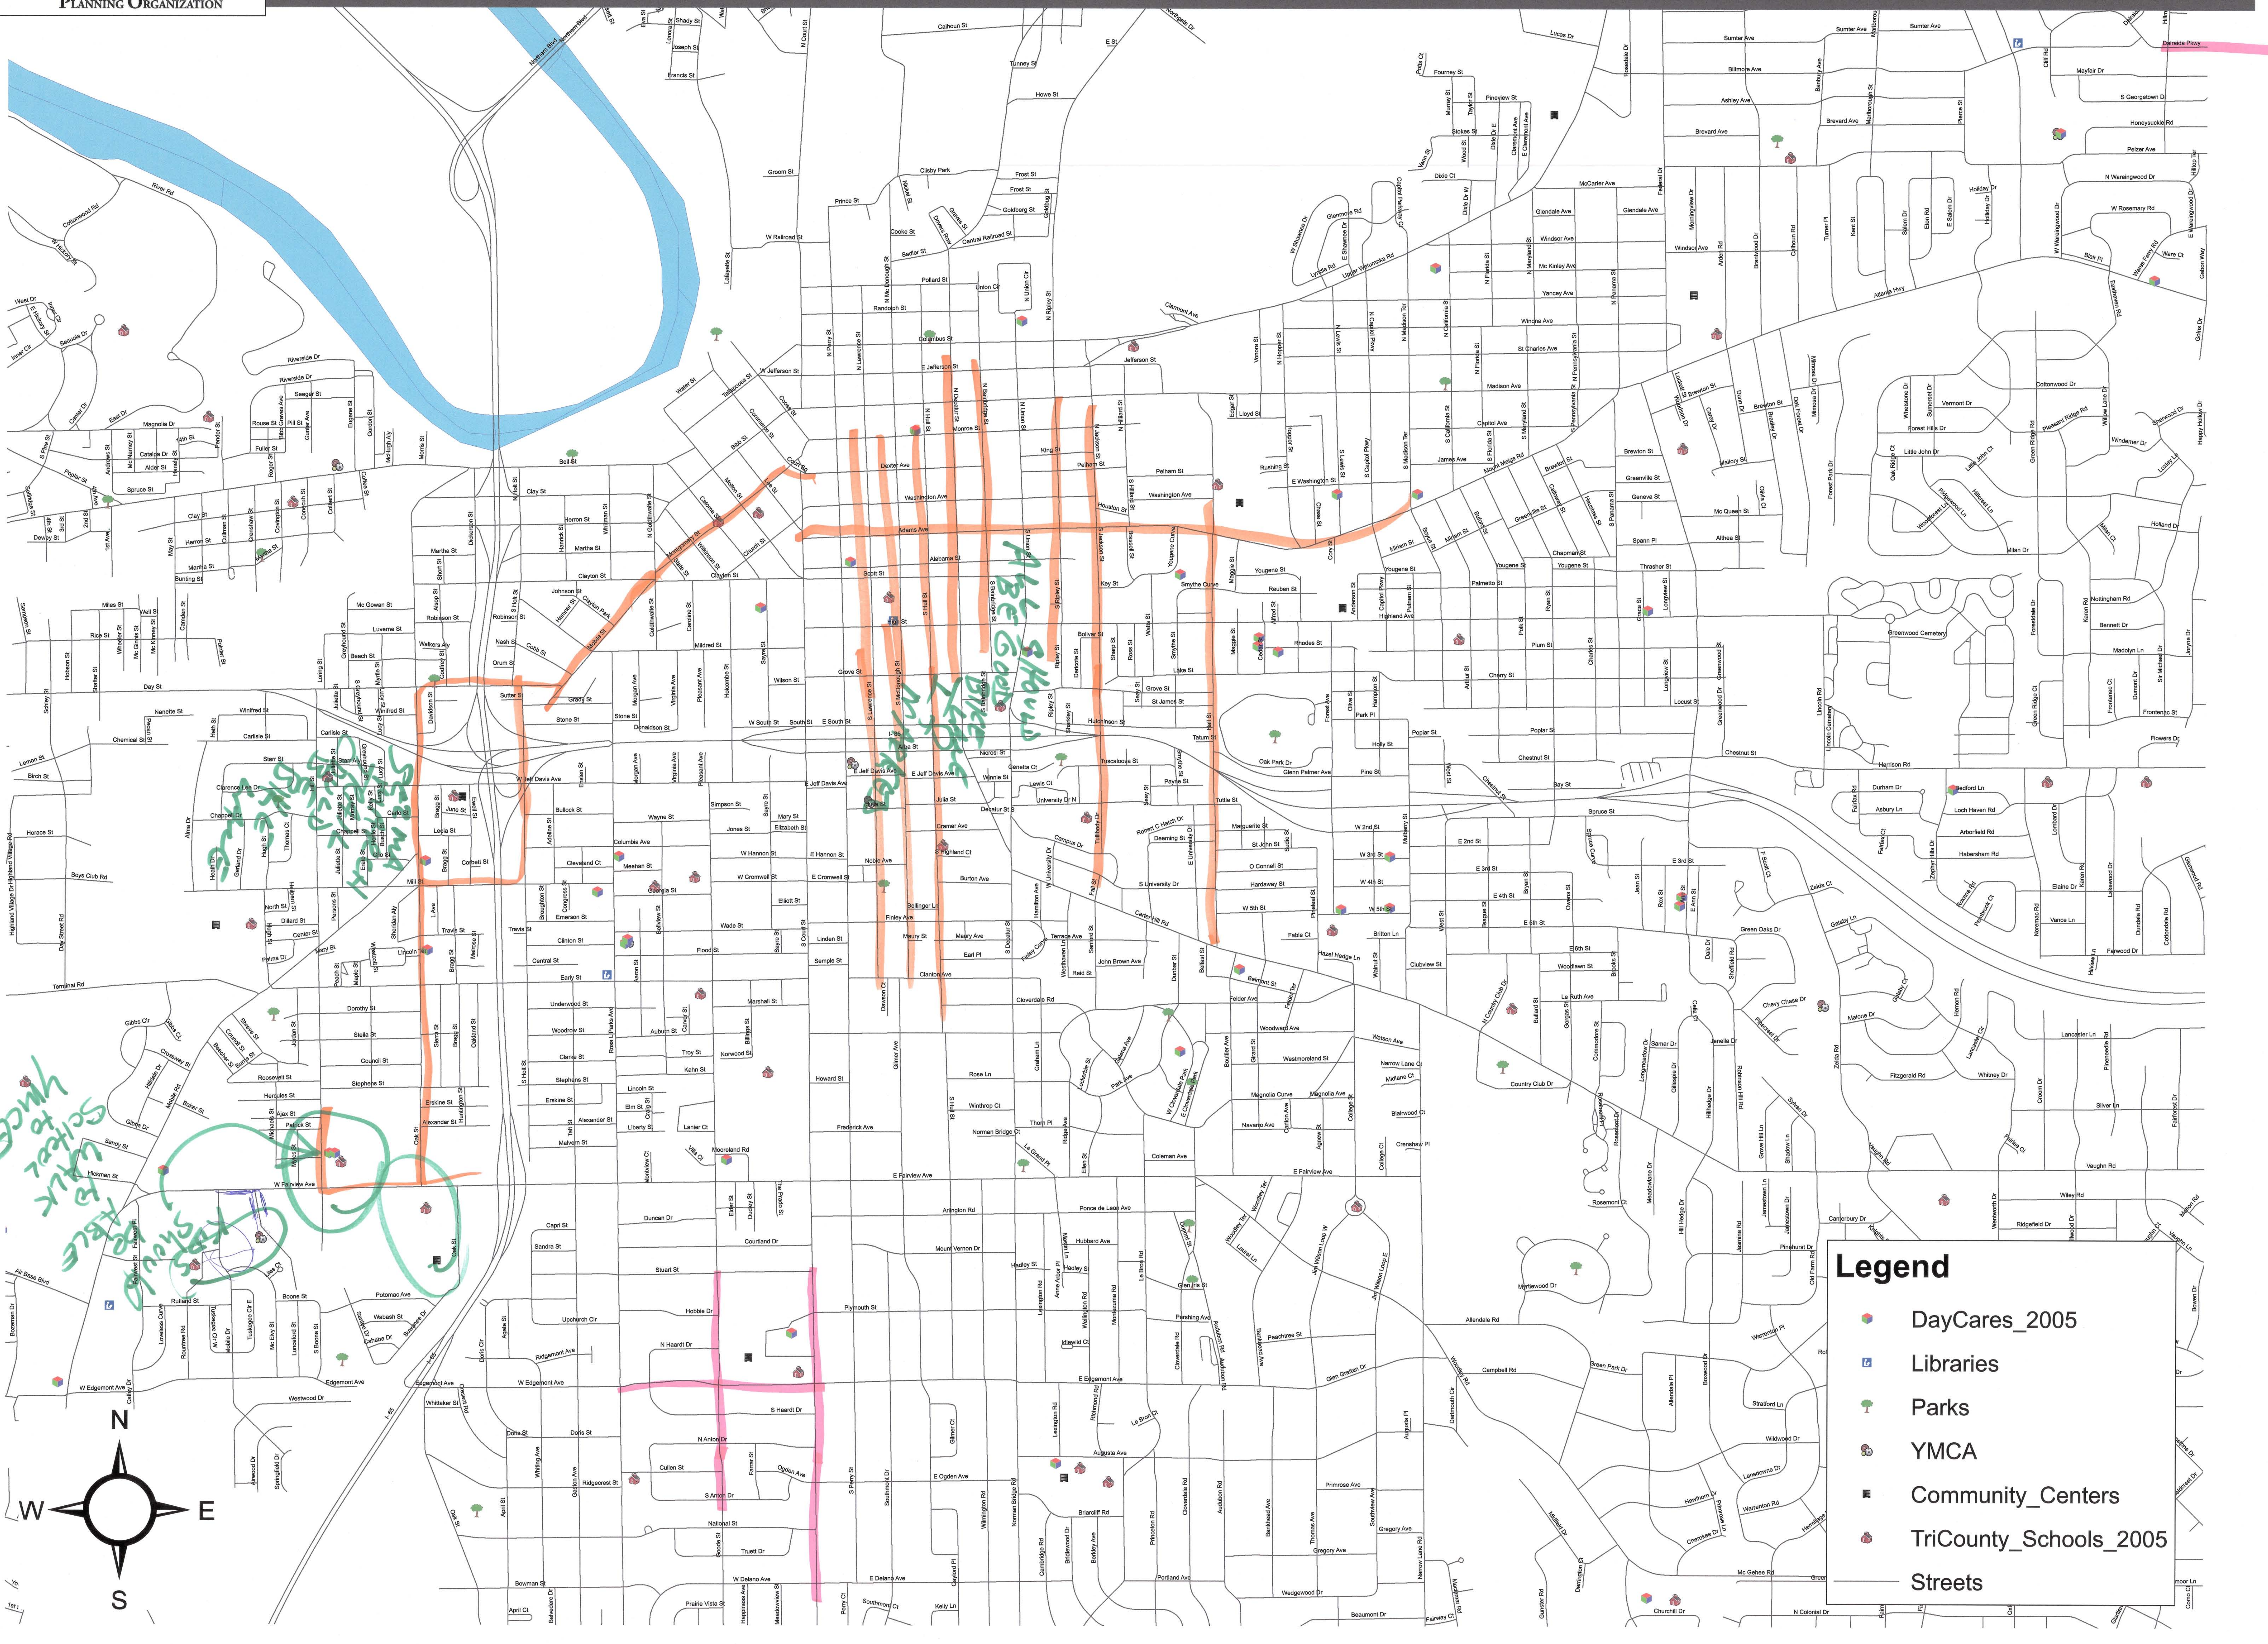

Montgomery MPO Bicycle and Pedestrian Plan - 2010

ABLE SHAWLS
KIDS SHOULDN'T
WALK TO SCHOOL
PLACE

ABLE SHAWLS
KIDS SHOULDN'T
WALK TO SCHOOL
PLACE

- ### Legend
- DayCares_2005
 - Libraries
 - Parks
 - YMCA
 - Community_Centers
 - TriCounty_Schools_2005
 - Streets